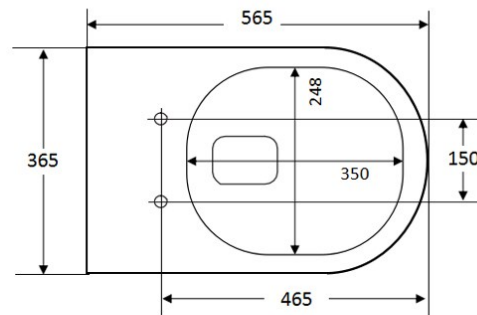

FAITH Tornado Flush PEDESTAL PAN & SEAT (M3314F)

Includes:

Direct Clean Flush Technology
Soft Close Quick Release Seat
Variable Set-Out 100-130mm

Suitable for use with all
TECE Floor Mount Cisterns

2 Years Warranty