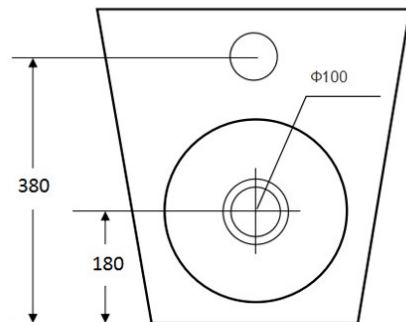

FAITH Tornado Flush PEDESTAL PAN & SEAT (M3314F)

Includes:

Direct Clean Flush Technology
Soft Close Quick Release Seat
Variable Set-Out 100-130mm

Suitable for use with all
TECE Floor Mount Cisterns

2 Years Warranty