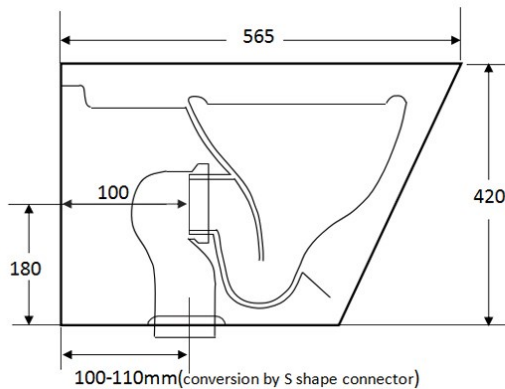

FAITH Tornado Flush PEDESTAL PAN & SEAT (M3314F)

Includes:

Direct Clean Flush Technology
Soft Close Quick Release Seat
Variable Set-Out 100-130mm

Suitable for use with all
TECE Floor Mount Cisterns

2 Years Warranty